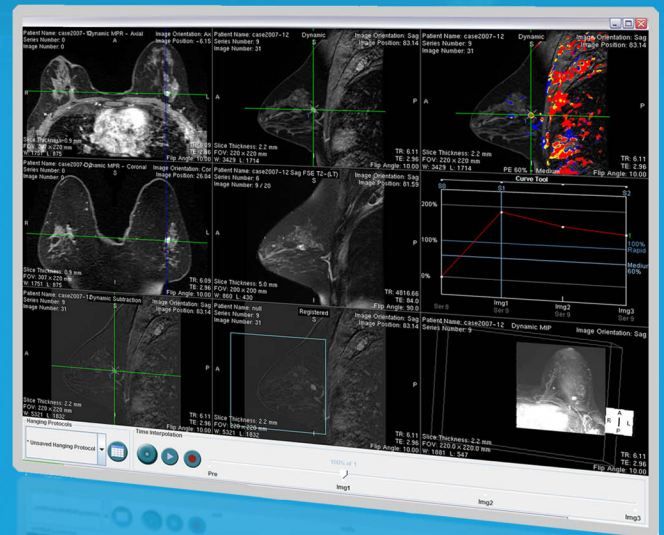

InsightMRI Breast MR Software

FAST: *Optimized for efficiency*

Intelligent and intuitive image review
Quick spatial and temporal navigation
Real time image registration
Interactive and fast MIP and MPR

SIMPLE: *Only the features you need*

KINETICS

Parametric maps
Curve tool
Patented blink comparator

MORPHOLOGY

Volume analysis
MIP carving tool

SMART: *Designed for today's radiologist*

Software only solution.
Use your existing computer
Developed by a team with many years of
experience in image post-processing
and breast MR software