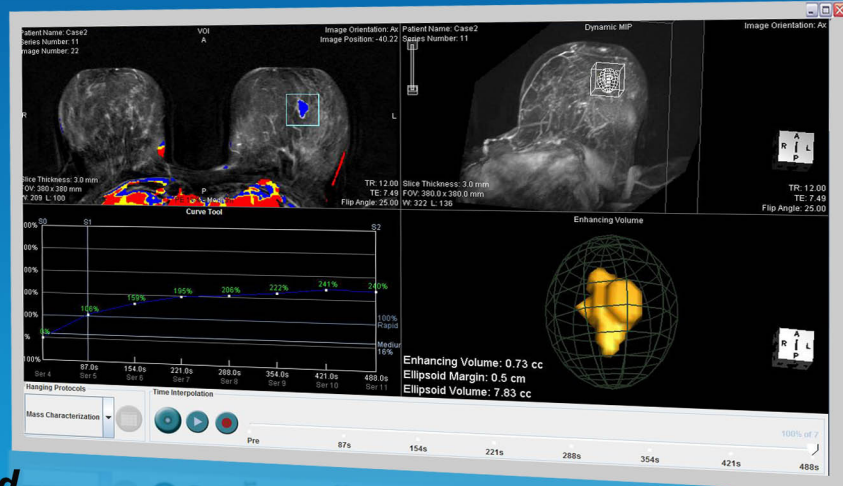

InsightMRI Breast MR Software

FAST: *Optimized for efficiency*

Intelligent and intuitive image review
Quick spatial and temporal navigation
Real time image registration
Interactive and fast MIP and MPR

SIMPLE: *Only the features you need*

KINETICS

Parametric maps
Curve tool
Patented blink comparator

MORPHOLOGY

Volume analysis
MIP carving tool

SMART: *Designed for today's radiologist*

Software only solution.
Use your existing computer
Developed by a team with many years of
experience in image post-processing
and breast MR software